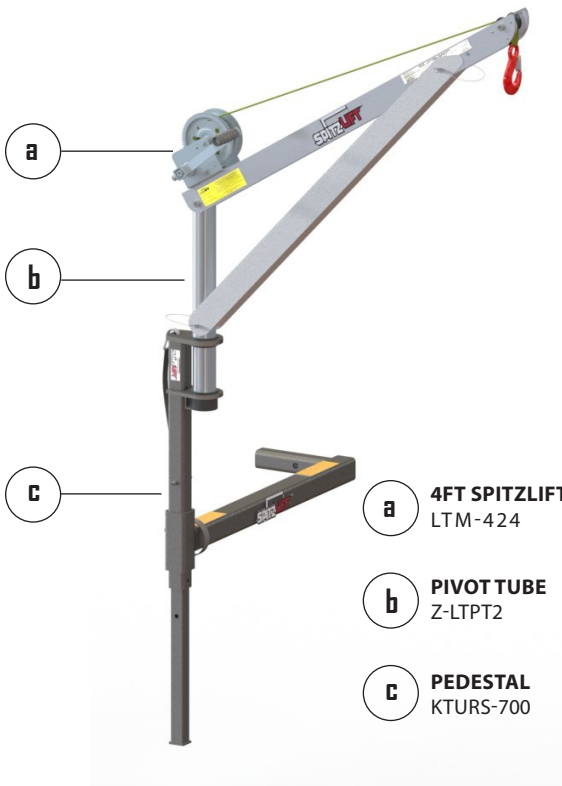

# SPITZLIFT PICKUP TRUCK PACKAGE - RECEIVER HITCH

RIGHT SIDE (CURB SIDE) OR LEFT SIDE (DRIVER SIDE) KTURS-700

- a** 4FT SPITZLIFT MANUAL CRANE  
LTM-424
- b** PIVOT TUBE  
Z-LTPT2
- c** PEDESTAL  
KTURS-700

4 FT SPITZLIFT CRANE - MANUAL	SPECIFICATIONS
MAX LIFTING CAPACITY	700 LBS (317.5 KG)
MANUFACTURING STANDARDS	COMPLIANT WITH OSHA AND ASME STANDARDS
ROTATION	360°
WEBBING OR WIRE ROPE	20' (609.6 CM)   50' (1524 CM)
INSTALLED WEIGHT	APPROX. 79 LBS (35.8 KG)
STANDARD FINISH	CLEAR ANODIZED   POWDER COATED
MATERIAL	AIRCRAFT GRADE ALUMINUM & STEEL
WARRANTY	3 YEARS LIMITED

**Receiver Hitch Mount\***

Item#: KTURS-700

\*Receiver Hitch package includes manual units only.