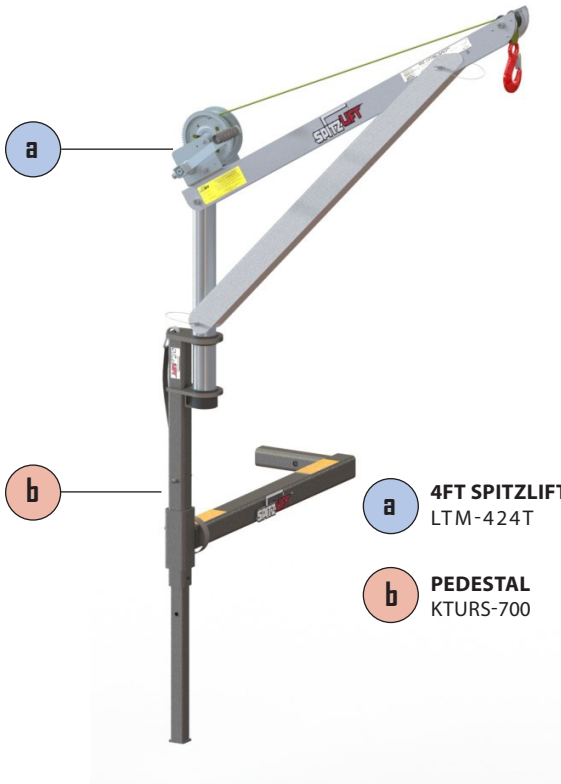

SPITZLIFT PICKUP TRUCK PACKAGE - RECEIVER HITCH
 RIGHT SIDE (CURB SIDE) OR LEFT SIDE (DRIVER SIDE) KTURS-700
 MANUAL (OPTION 4M)

- a** 4FT SPITZLIFT MANUAL CRANE
LTM-424T
- b** PEDESTAL
KTURS-700

4 FT SPITZLIFT CRANE - MANUAL	SPECIFICATIONS
MAX LIFTING CAPACITY	700 LBS (317.5 KG)
MANUFACTURING STANDARDS	COMPLIANT WITH OSHA AND ASME STANDARDS
ROTATION	360°
WEBBING OR WIRE ROPE	20' (609.6 CM) 50' (1524 CM)
INSTALLED WEIGHT	MANUAL - APPROX. 84 LBS (35.8 KG)
STANDARD FINISH	CLEAR ANODIZED POWDER COATED
MATERIAL	AIRCRAFT GRADE ALUMINUM & STEEL
WARRANTY	3 YEARS LIMITED

Receiver Hitch Mount*

PART#: KTURS-700

*Receiver Hitch Option includes manual units only.