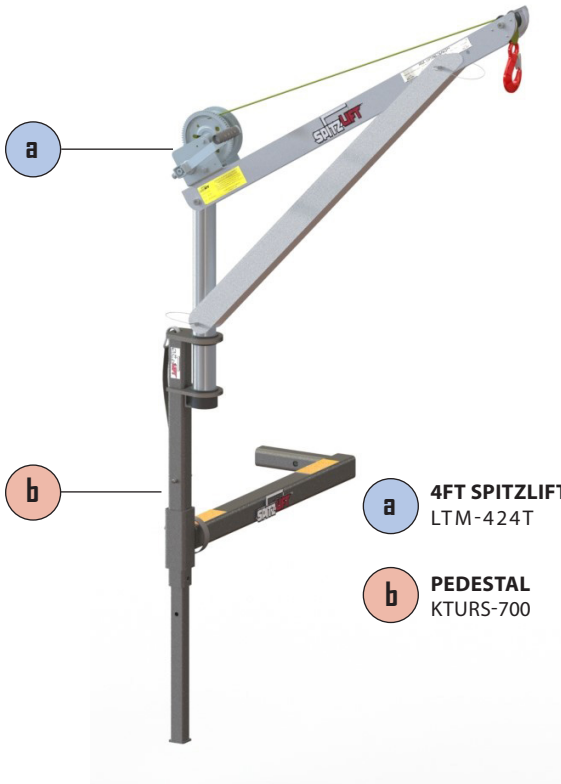

SPITZLIFT PICKUP TRUCK PACKAGE: RECEIVER HITCH

RIGHT SIDE (CURB SIDE) OR LEFT SIDE (DRIVER SIDE) KTURS-700

- a** 4FT SPITZLIFT MANUAL CRANE
LTM-424T
- b** PEDESTAL
KTURS-700

4 FT SPITZLIFT CRANE - MANUAL	SPECIFICATIONS
MAX LIFTING CAPACITY	700 LBS (317.5 KG)
MANUFACTURING STANDARDS	COMPLIANT WITH OSHA AND ASME STANDARDS
ROTATION	360°
WEBBING OR WIRE ROPE	20' (609.6 CM) 50' (1524 CM)
INSTALLED WEIGHT	MANUAL - APPROX. 84 LBS (35.8 KG)
STANDARD FINISH	CLEAR ANODIZED POWDER COATED
MATERIAL	AIRCRAFT GRADE ALUMINUM & STEEL
WARRANTY	3 YEARS LIMITED

Receiver Hitch Mount*

PART#: KTURS-700

*Receiver Hitch Option includes manual units only.